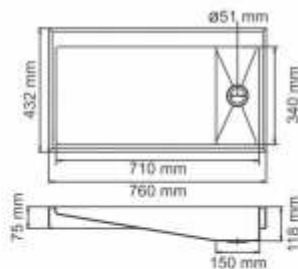

Wash
Basin
RANGE

Pearl Range

Model Name	Overall size	Bowl size	Depth	M.R.P. (₹)	
				Glossy	Satin
Wonder Wash 	565 mm x 476 mm 22¼ inch x 18¾ inch	490 mm x 343 mm 19¼ inch x 13½ inch	160 mm 6¼ inch	5335/-	5485/-
Globus 	Ø450 mm Ø17¼ inch	Ø380 mm Ø15 inch	125 mm 5 inch	2450/-	2600/-
Globus Delux 	Big Ø510 mm Ø20 inch	Ø410 mm Ø16 inch	150 mm 6 inch	3410/-	3560/-
	Small Ø420 mm Ø16½ inch	Ø330 mm Ø13 inch	150 mm 6 inch	3145/-	3295/-
Globus Deep 	Big Ø450 mm Ø17¼ inch	Ø380 mm Ø15 inch	160 mm 6¼ inch	3200/-	3350/-
	Small Ø380 mm Ø15 inch	Ø330 mm Ø13 inch	150 mm 6 inch	2985/-	3135/-

Oscar

Overall size	M.R.P. (₹)	
	Glossy	Satin
735 mm x 381 mm 29 inch x 15 inch	5545/-	5695/-

Above prices of Oscar is for stand only.

Wash Basin Range

Model Name

Overall size

Bowl size

M.R.P. (₹)

Dora

Design Regd.
1.2 mm Thickness

450 x 450 mm
17¾ x 17¾ inch

395 x 325 x 123 mm
15½ x 12¾ x 4¾ inch

Glossy
29500/-

Domita Big

Design Regd.
1.2 mm Thickness

760 x 432 mm
30 x 17 inch

710 x 340 x 118 mm
28 x 13½ x 4½ inch

Satin
29500/-

Domita Small

Design Regd.
1.2 mm Thickness

510 x 410 mm
20 x 16 inch

460 x 330 x 118 mm
18 x 13 x 4½ inch

Satin
22500/-

Wash Basin Range