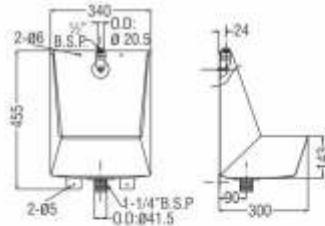

455 x 340 x 300 mm
18 x 13 1/2 x 12 inch

Satin
16900/-