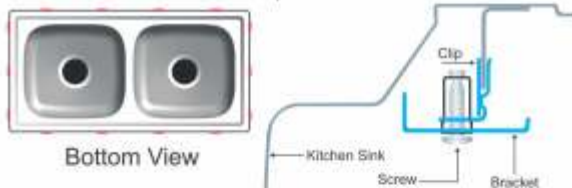

Inset Sink Fitting Instructions

Step - 1

Place the sink in upside down position. Then attach clips into rectangular slots of the rim along the border, as shown in the sketch.

Step - 2

Refer the sketch & make cut out in the Tabletop 10 MM less from each side than the outer size of sink. Make the step as shown in figure for flushing the sink border with Tabletop (if flushing is required)