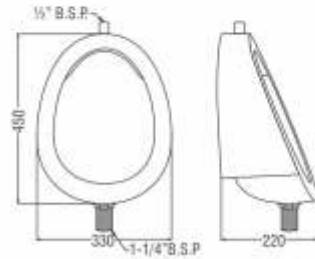

Single lever mixer with extractable shower and diverter

Height	Width	Diameter	M.R.P. (₹)
120 mm	220 mm	Ø54 mm	13900/-

Ivory

Single lever mixer with turning spout

Height	Width	Diameter	M.R.P. (₹)
180 mm	220 mm	Ø50 mm	8000/-

Introducing first time in India

Bathroom
RANGE

Bathroom Range

Model Name

Overall size

M.R.P. (₹)

Capri

Design Regd.