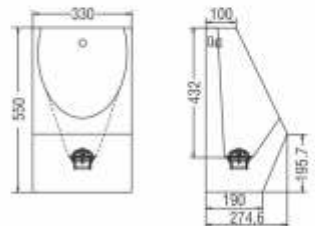

Single lever mixer with extractable shower and diverter

Height	Width	Diameter	M.R.P. (₹)
120 mm	220 mm	Ø54 mm	13900/-

Ivory

Single lever mixer with turning spout

Height	Width	Diameter	M.R.P. (₹)
180 mm	220 mm	Ø50 mm	8000/-

450 x 330 x 220 mm
17 1/4 x 13 x 8 1/2 inch

Satin
12900/-

Cory

Design Regd.

455 x 340 x 300 mm
18 x 13 1/2 x 12 inch

Satin
16900/-

Clair

Design Regd.