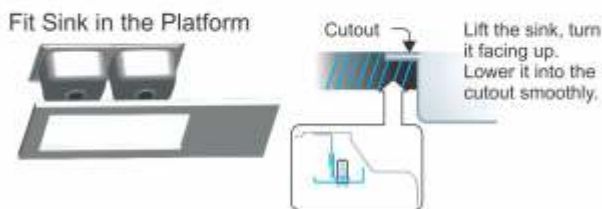

Inset Sink Fitting Instructions

Step - 1

Place the sink in upside down position. Then attach clips into rectangular slots of the rim along the border, as shown in the sketch.

Step - 2

Refer the sketch & make cut out in the Tabletop 10 MM less from each side than the outer size of sink. Make the step as shown in figure for flushing the sink border with Tabletop (if flushing is required)

Step - 3

Step - 4

Turn the bracket of the clip 90 degrees so that the teeth of clips are under the tabletop. First tighten the center clips of each roll and then move to the outside clips. All clips must be tightened evenly. Do not over tighten the clips as damage can result.