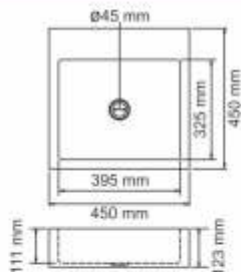

450 x 450 mm
17¾ x 17¾ inch

395 x 325 x 123 mm
15½ x 12¾ x 4¾ inch

Glossy
29500/-