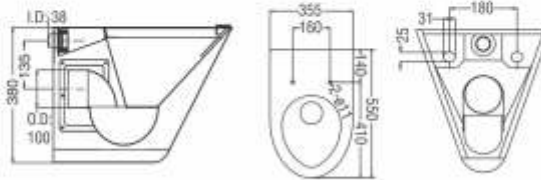

Available in Dual Finish : Inner Glossy & Outer Satin Finish.

380 x 355 x 550 mm
15 x 14 x 21¾ inch

30900/-

Note :

- AISI 304 Quality.
- Capri is manufactured from 1 mm Thick Sheet.
- Cory, Clair, Bluma are manufactured from 1.2 mm Thick Sheet.