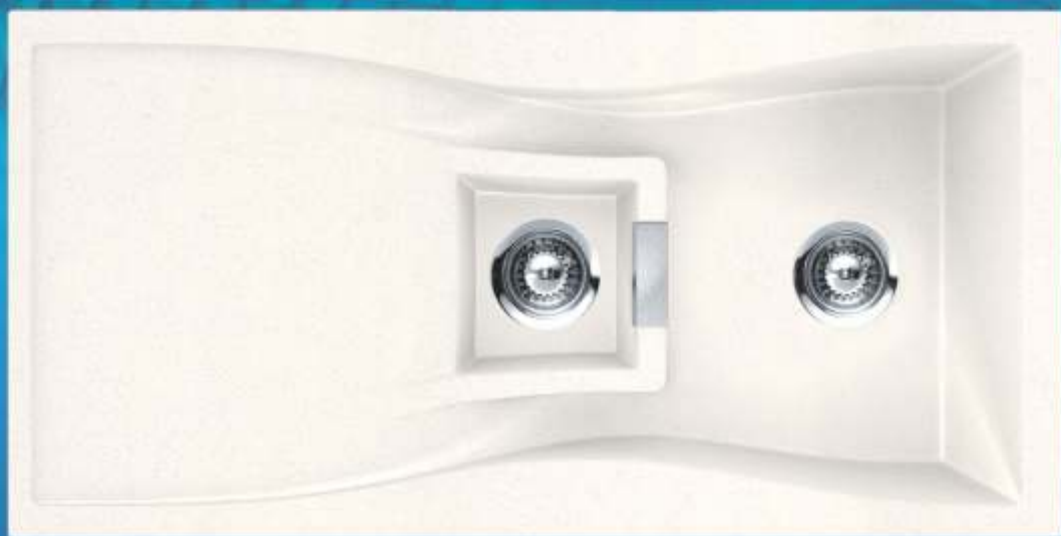

YOU'LL SIMPLY FALL IN LOVE!

FEATURES

- Made from granite, ultra-granite and quartz compound material
- Optimum hygiene protection (dirt simply runs off)
- Naturally antibacterial
- Robust and easy to clean
- Food safe

THE WORLD OF COLOURFUL SINKS

Quartz
RANGE